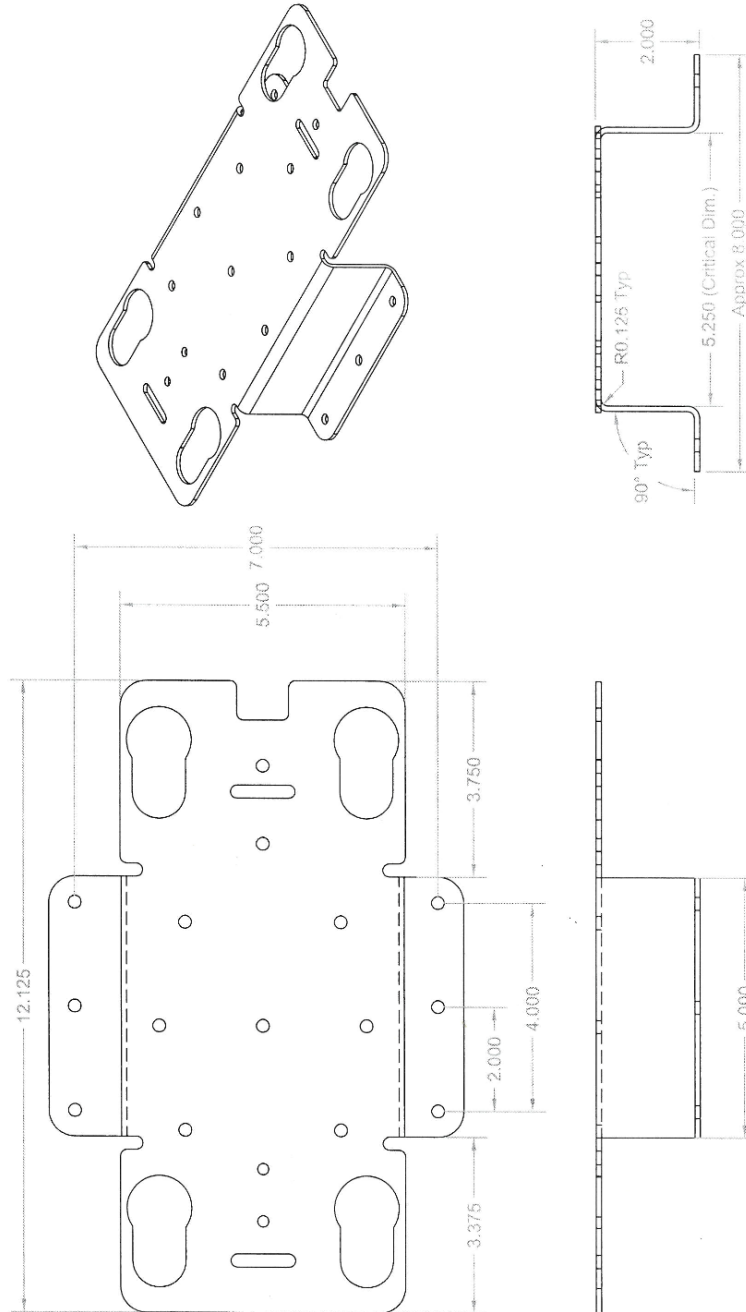

Kairos Autonomi
498 W. 8360 S.
Sandy, Utah 84070
801-255-2950 (office)
801-907-7870 (fax)
www.kairosautonomi.com

**BULLETIN
BUL-029**

P4S4 Mini Mounting Bracket Diagram (p/n: MCA-00068)

Note: Measurements are in inches, with a ± 0.005 tolerance.